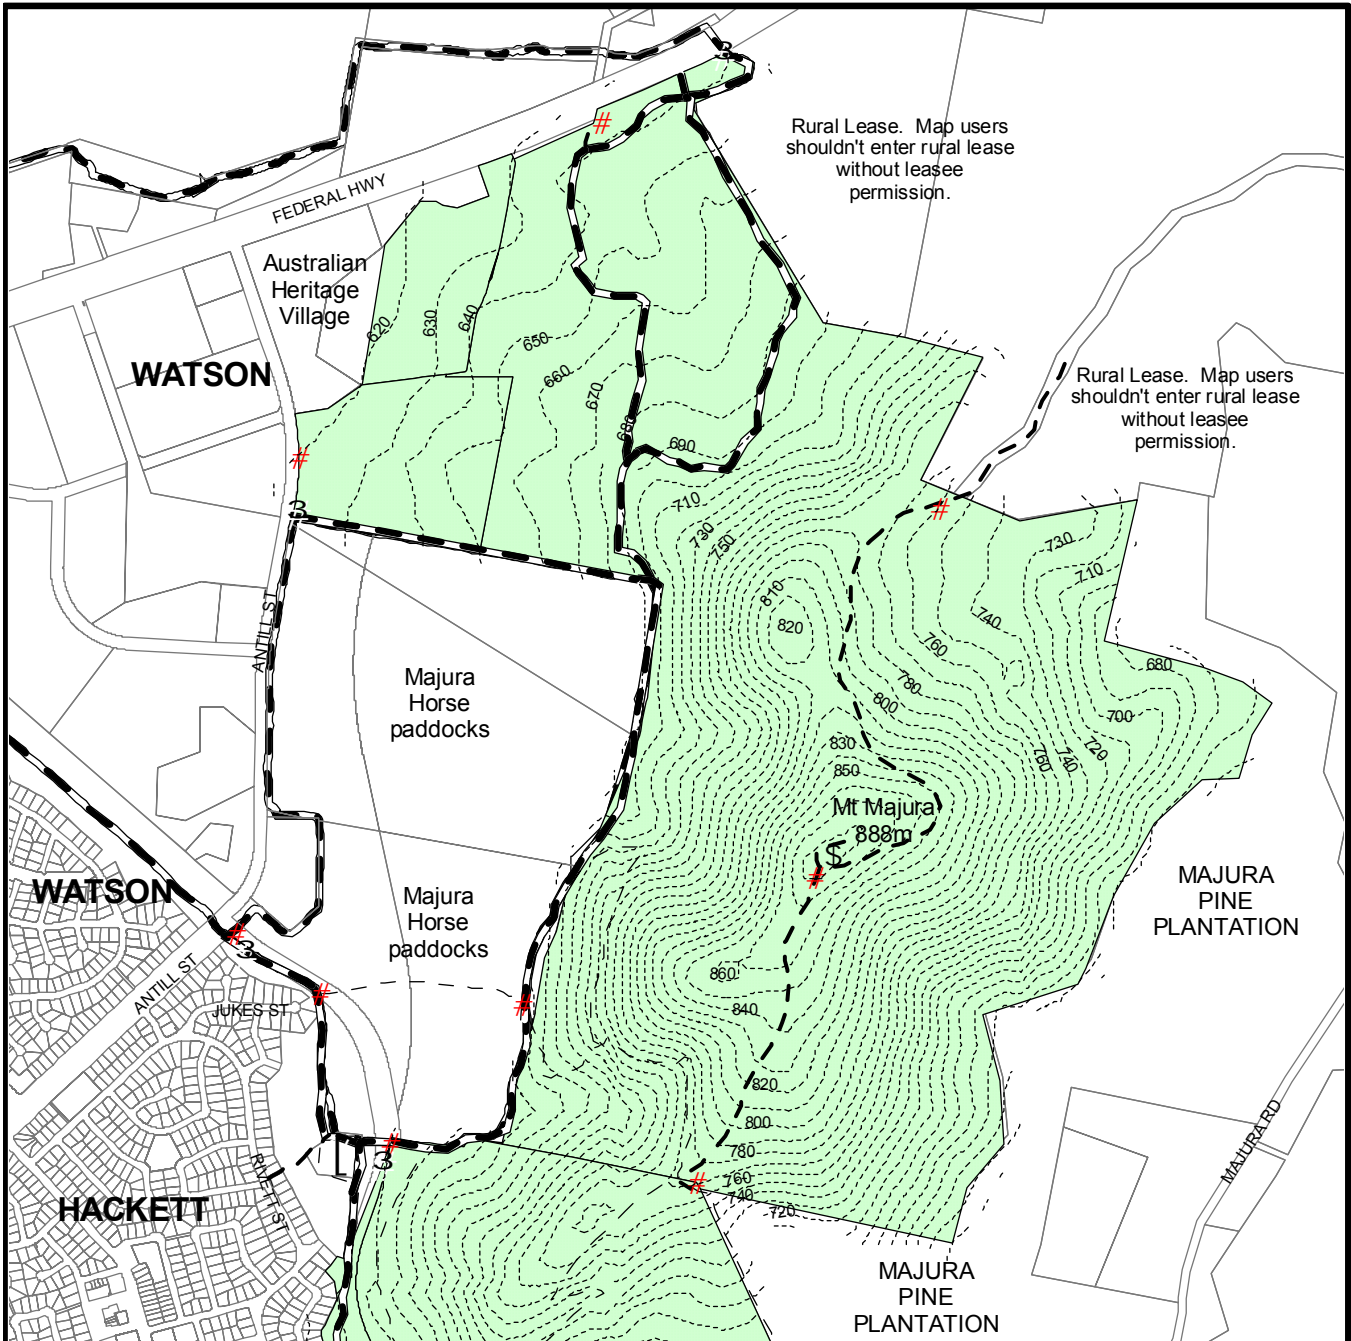

## MT MAJURA NATURE RESERVE

### KEY

- - - Management track
- . . . Walking trail
- - - Equestrian trail
- 0 100 200 300 400 500 Meters

- \$ Trig point/summit
- # Pedestrian access
- [ Reservoir
- 3 Equestrian access

**DOGS MUST BE ON A LEAD.**  
 This Nature Reserve is not a designated dog exercise area.  
 Contact: Canberra Nature Park  
 6207 2113 BH