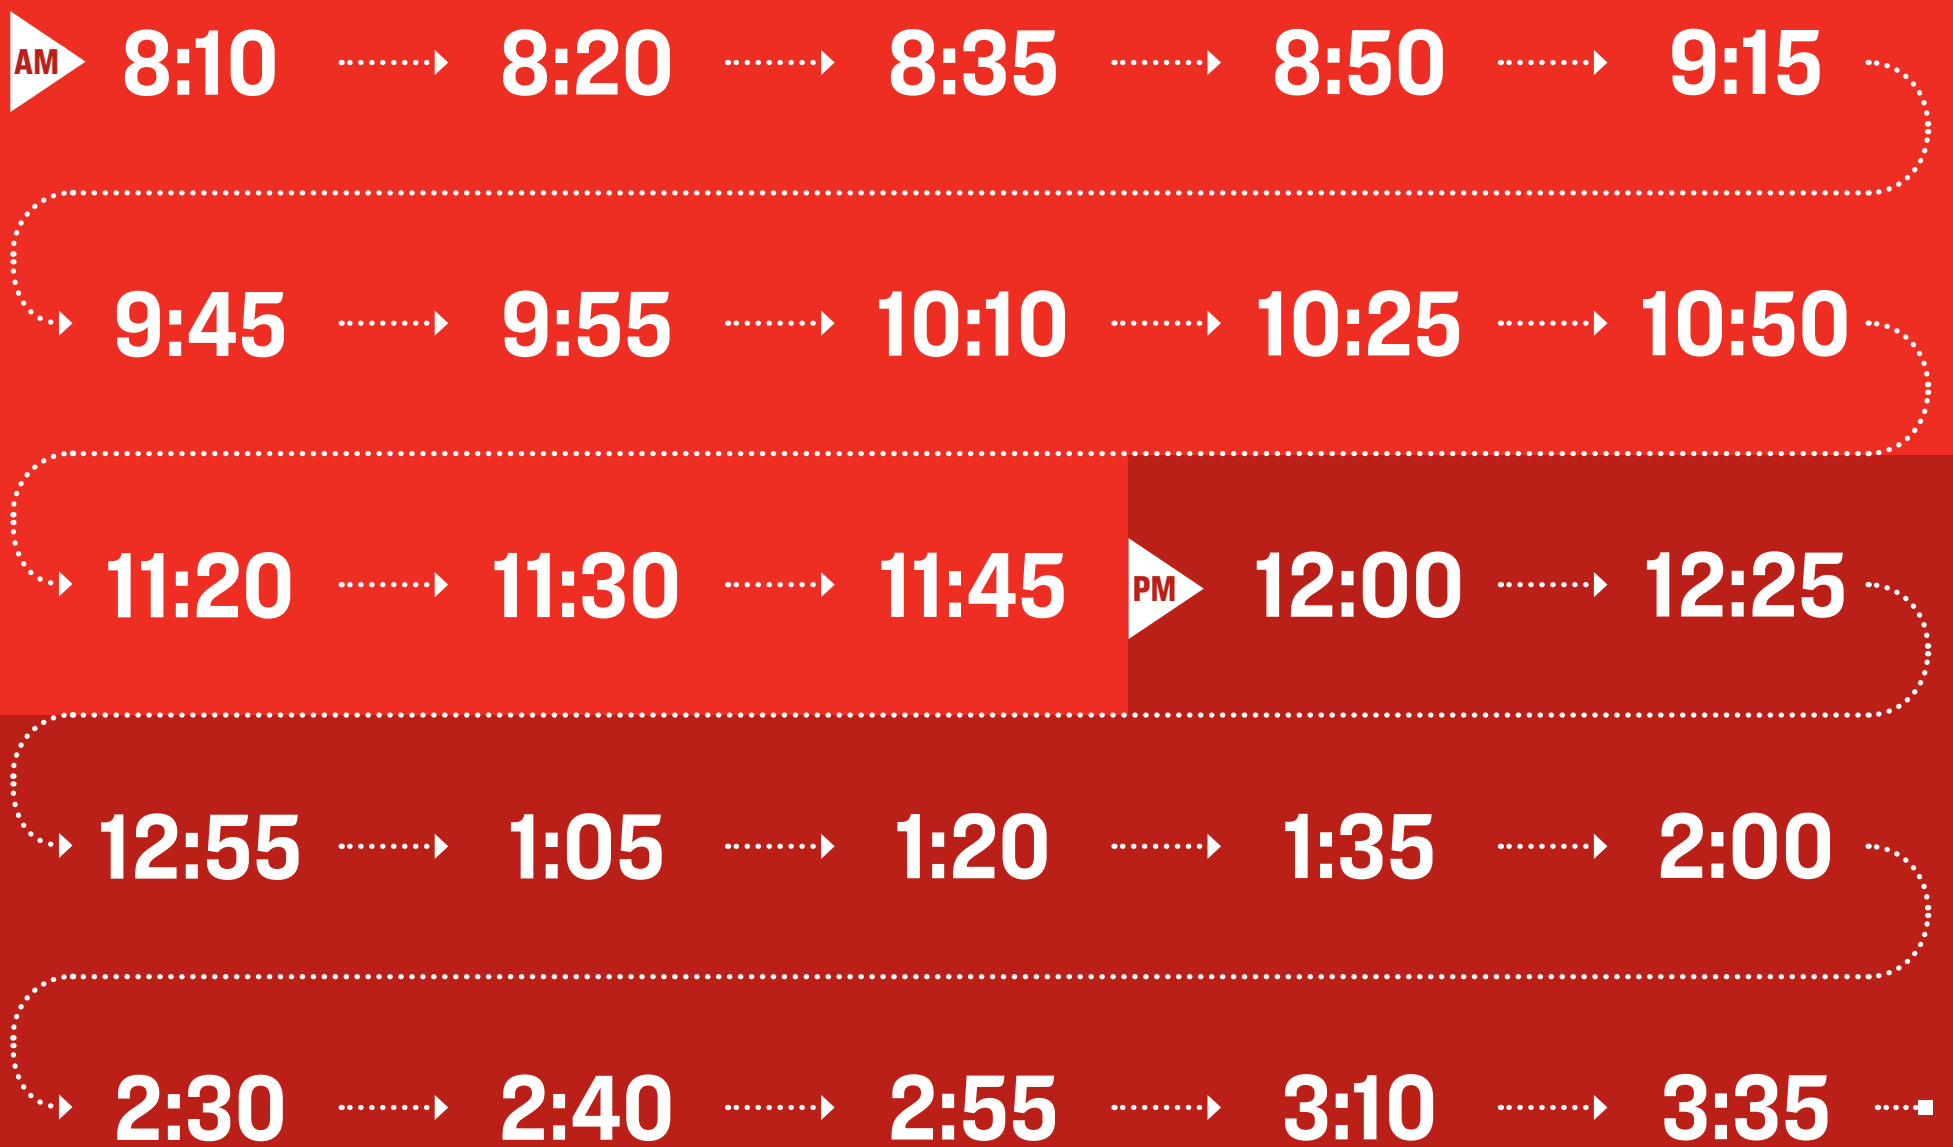

# Crosstown Shuttle Bus

The bus runs in a continuous loop making the following stops:

24TH STREET RESIDENCE	GRAMERCY CAMPUS, WESTBOUND	FLATIRON CAMPUS	SCULPTURE BUILDING	GRAMERCY CAMPUS, EASTBOUND
First Avenue at East 24th Street	Northwest corner of 23rd Street and Third Avenue	133/141 West 21st Street, between Sixth and Seventh avenues	335 West 16th Street, between Eighth and Ninth avenues	Southeast corner of 23rd Street and Third avenue

**Students, faculty and staff ride for FREE. SVA ID required.**  
Monday–Friday, 8:10am–3:35pm  
The shuttle runs during the academic year,  
excluding holidays and College closures.