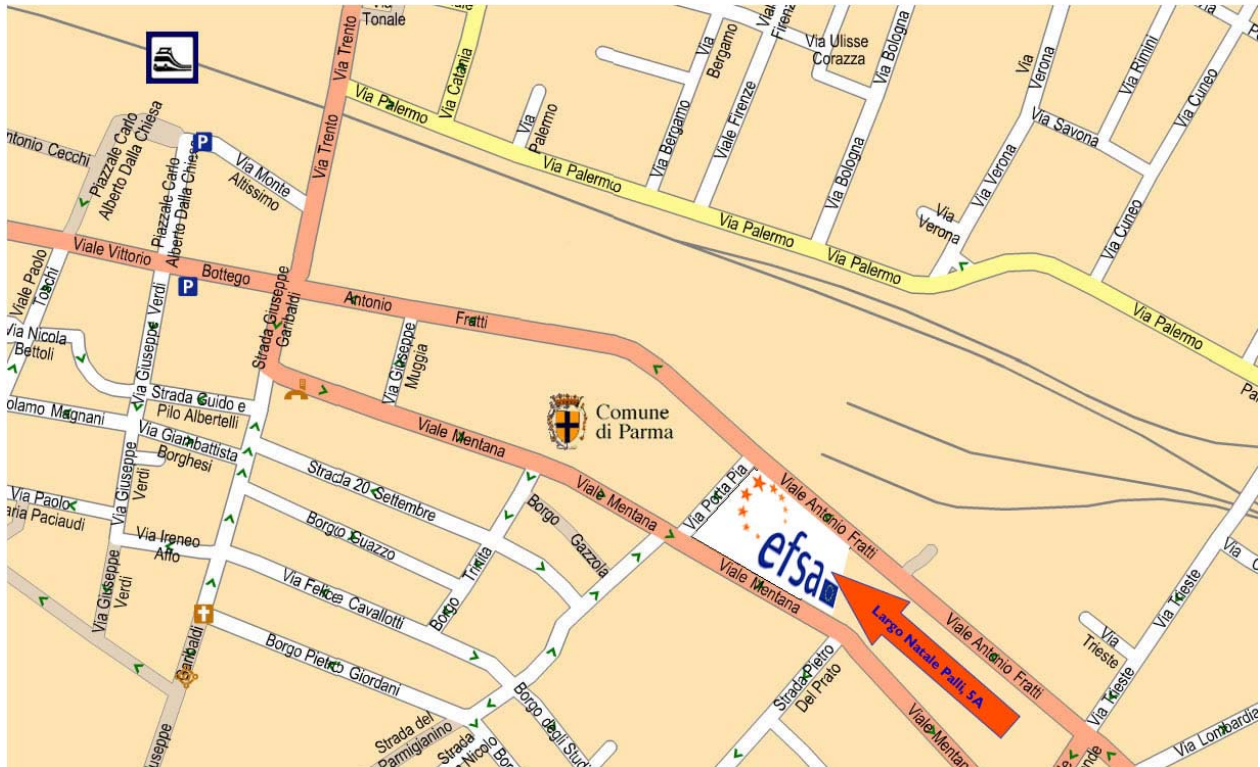

EFSA's location

Staff offices, meetings, deliveries and postal correspondence

Largo N. Palli 5/A
(on the Viale Mentana)
I-43121 Parma
Italy

Telephone: +39 0521 036111

Fax: +39 0521 036110